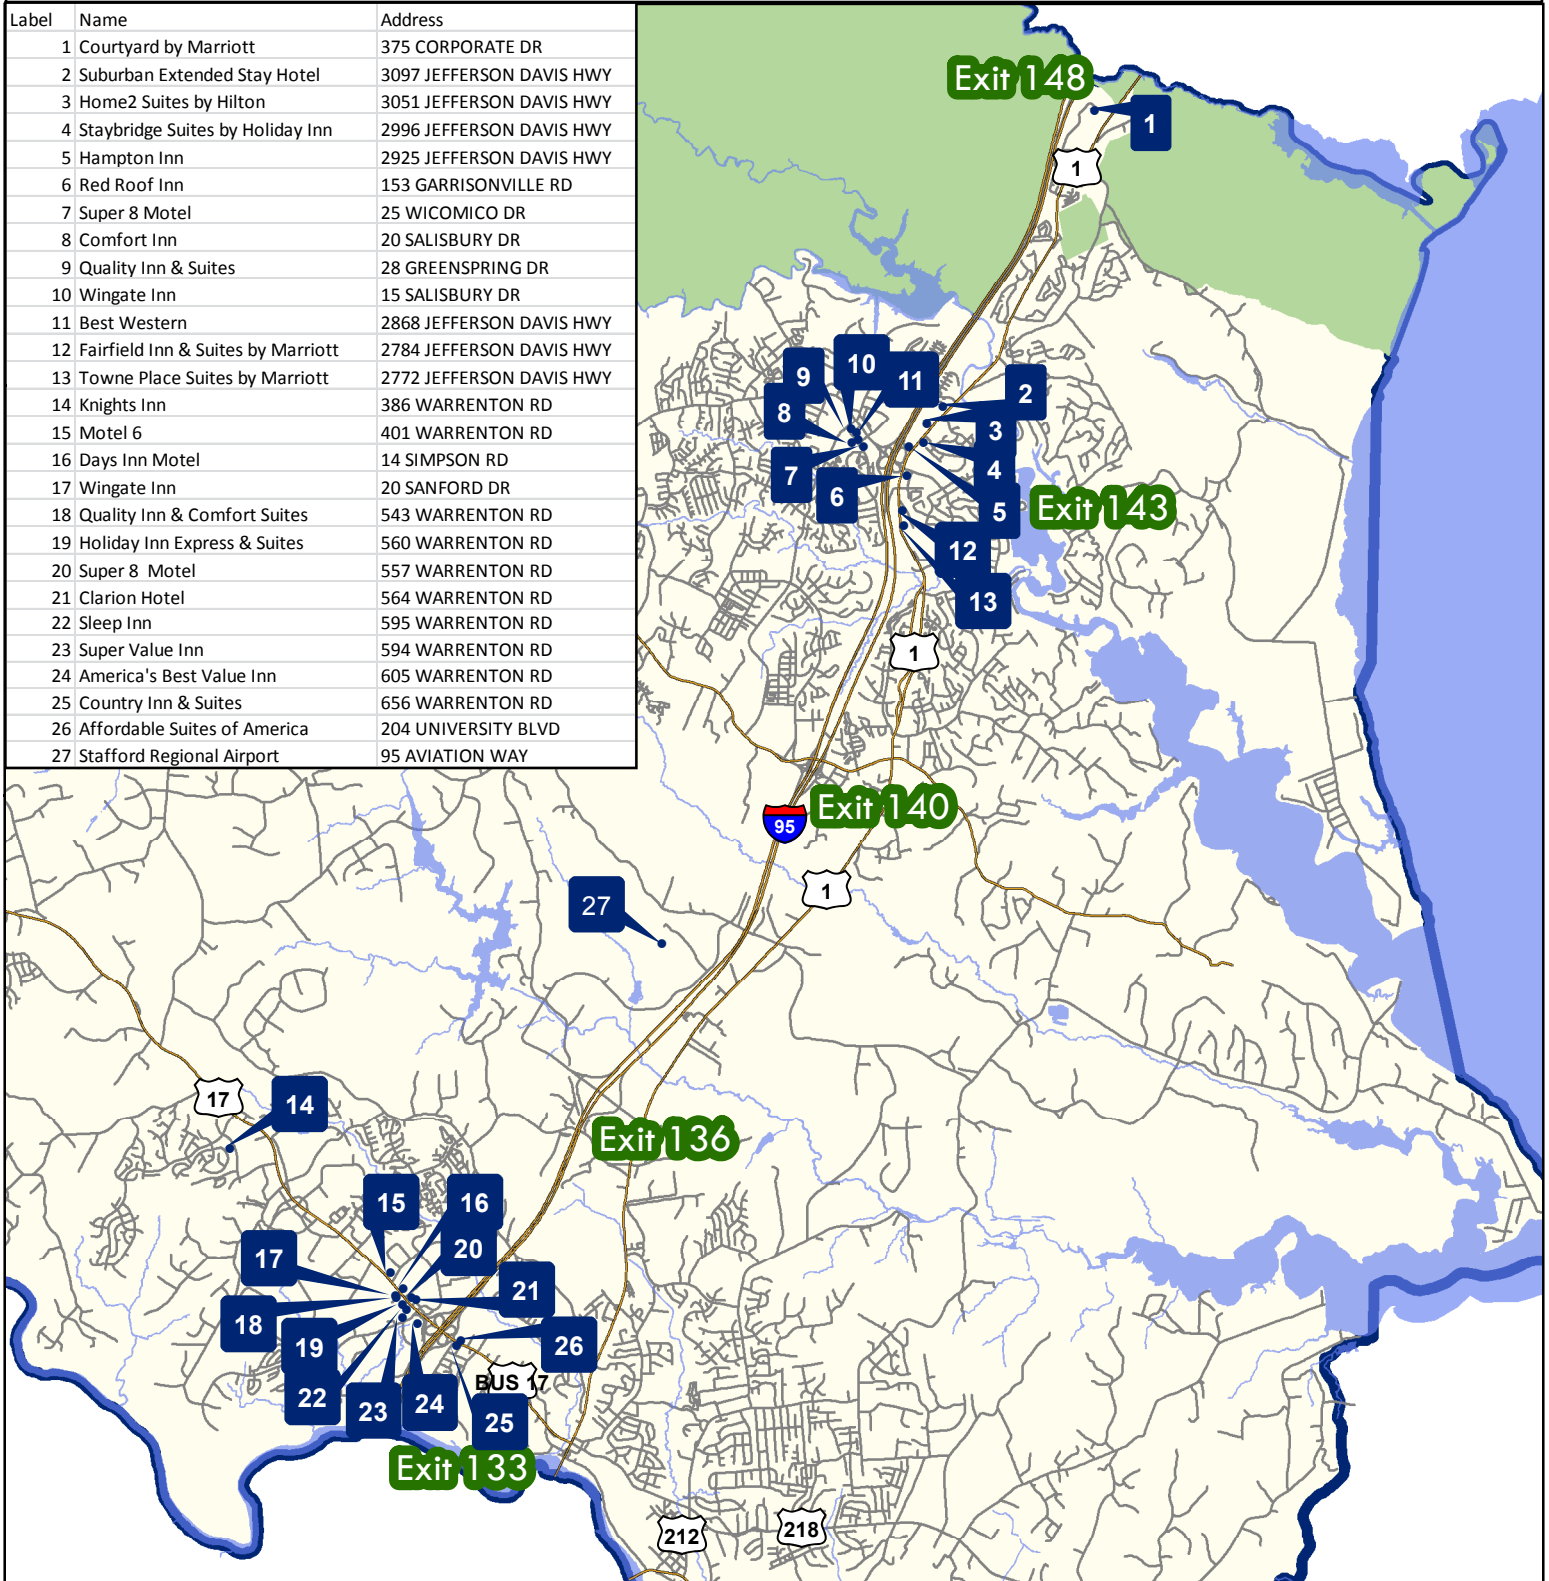

Lodging Stafford County

Produced by the Stafford County GIS Office
540-658-4033 | www.StaffordCountyGIS.org

Label	Name	Address
1	Courtyard by Marriott	375 CORPORATE DR
2	Suburban Extended Stay Hotel	3097 JEFFERSON DAVIS HWY
3	Home2 Suites by Hilton	3051 JEFFERSON DAVIS HWY
4	Staybridge Suites by Holiday Inn	2996 JEFFERSON DAVIS HWY
5	Hampton Inn	2925 JEFFERSON DAVIS HWY
6	Red Roof Inn	153 GARRISONVILLE RD
7	Super 8 Motel	25 WICOMICO DR
8	Comfort Inn	20 SALISBURY DR
9	Quality Inn & Suites	28 GREENSPRING DR
10	Wingate Inn	15 SALISBURY DR
11	Best Western	2868 JEFFERSON DAVIS HWY
12	Fairfield Inn & Suites by Marriott	2784 JEFFERSON DAVIS HWY
13	Towne Place Suites by Marriott	2772 JEFFERSON DAVIS HWY
14	Knights Inn	386 WARRENTON RD
15	Motel 6	401 WARRENTON RD
16	Days Inn Motel	14 SIMPSON RD
17	Wingate Inn	20 SANFORD DR
18	Quality Inn & Comfort Suites	543 WARRENTON RD
19	Holiday Inn Express & Suites	560 WARRENTON RD
20	Super 8 Motel	557 WARRENTON RD
21	Clarion Hotel	564 WARRENTON RD
22	Sleep Inn	595 WARRENTON RD
23	Super Value Inn	594 WARRENTON RD
24	America's Best Value Inn	605 WARRENTON RD
25	Country Inn & Suites	656 WARRENTON RD
26	Affordable Suites of America	204 UNIVERSITY BLVD
27	Stafford Regional Airport	95 AVIATION WAY

Coordinate System: NAD 1983 HARN StatePlane Virginia North FIPS 4501 Feet

Produced: 3/6/2017

MXD Path: \\srv16\gisdata\users\gis\Olivia\Web Map Updates\Tourism_Lodging_OE2.mxd

Data layers are compiled from various sources and are not to be construed or used as a "legal description." Data layers are believed to be accurate, but accuracy is not guaranteed.