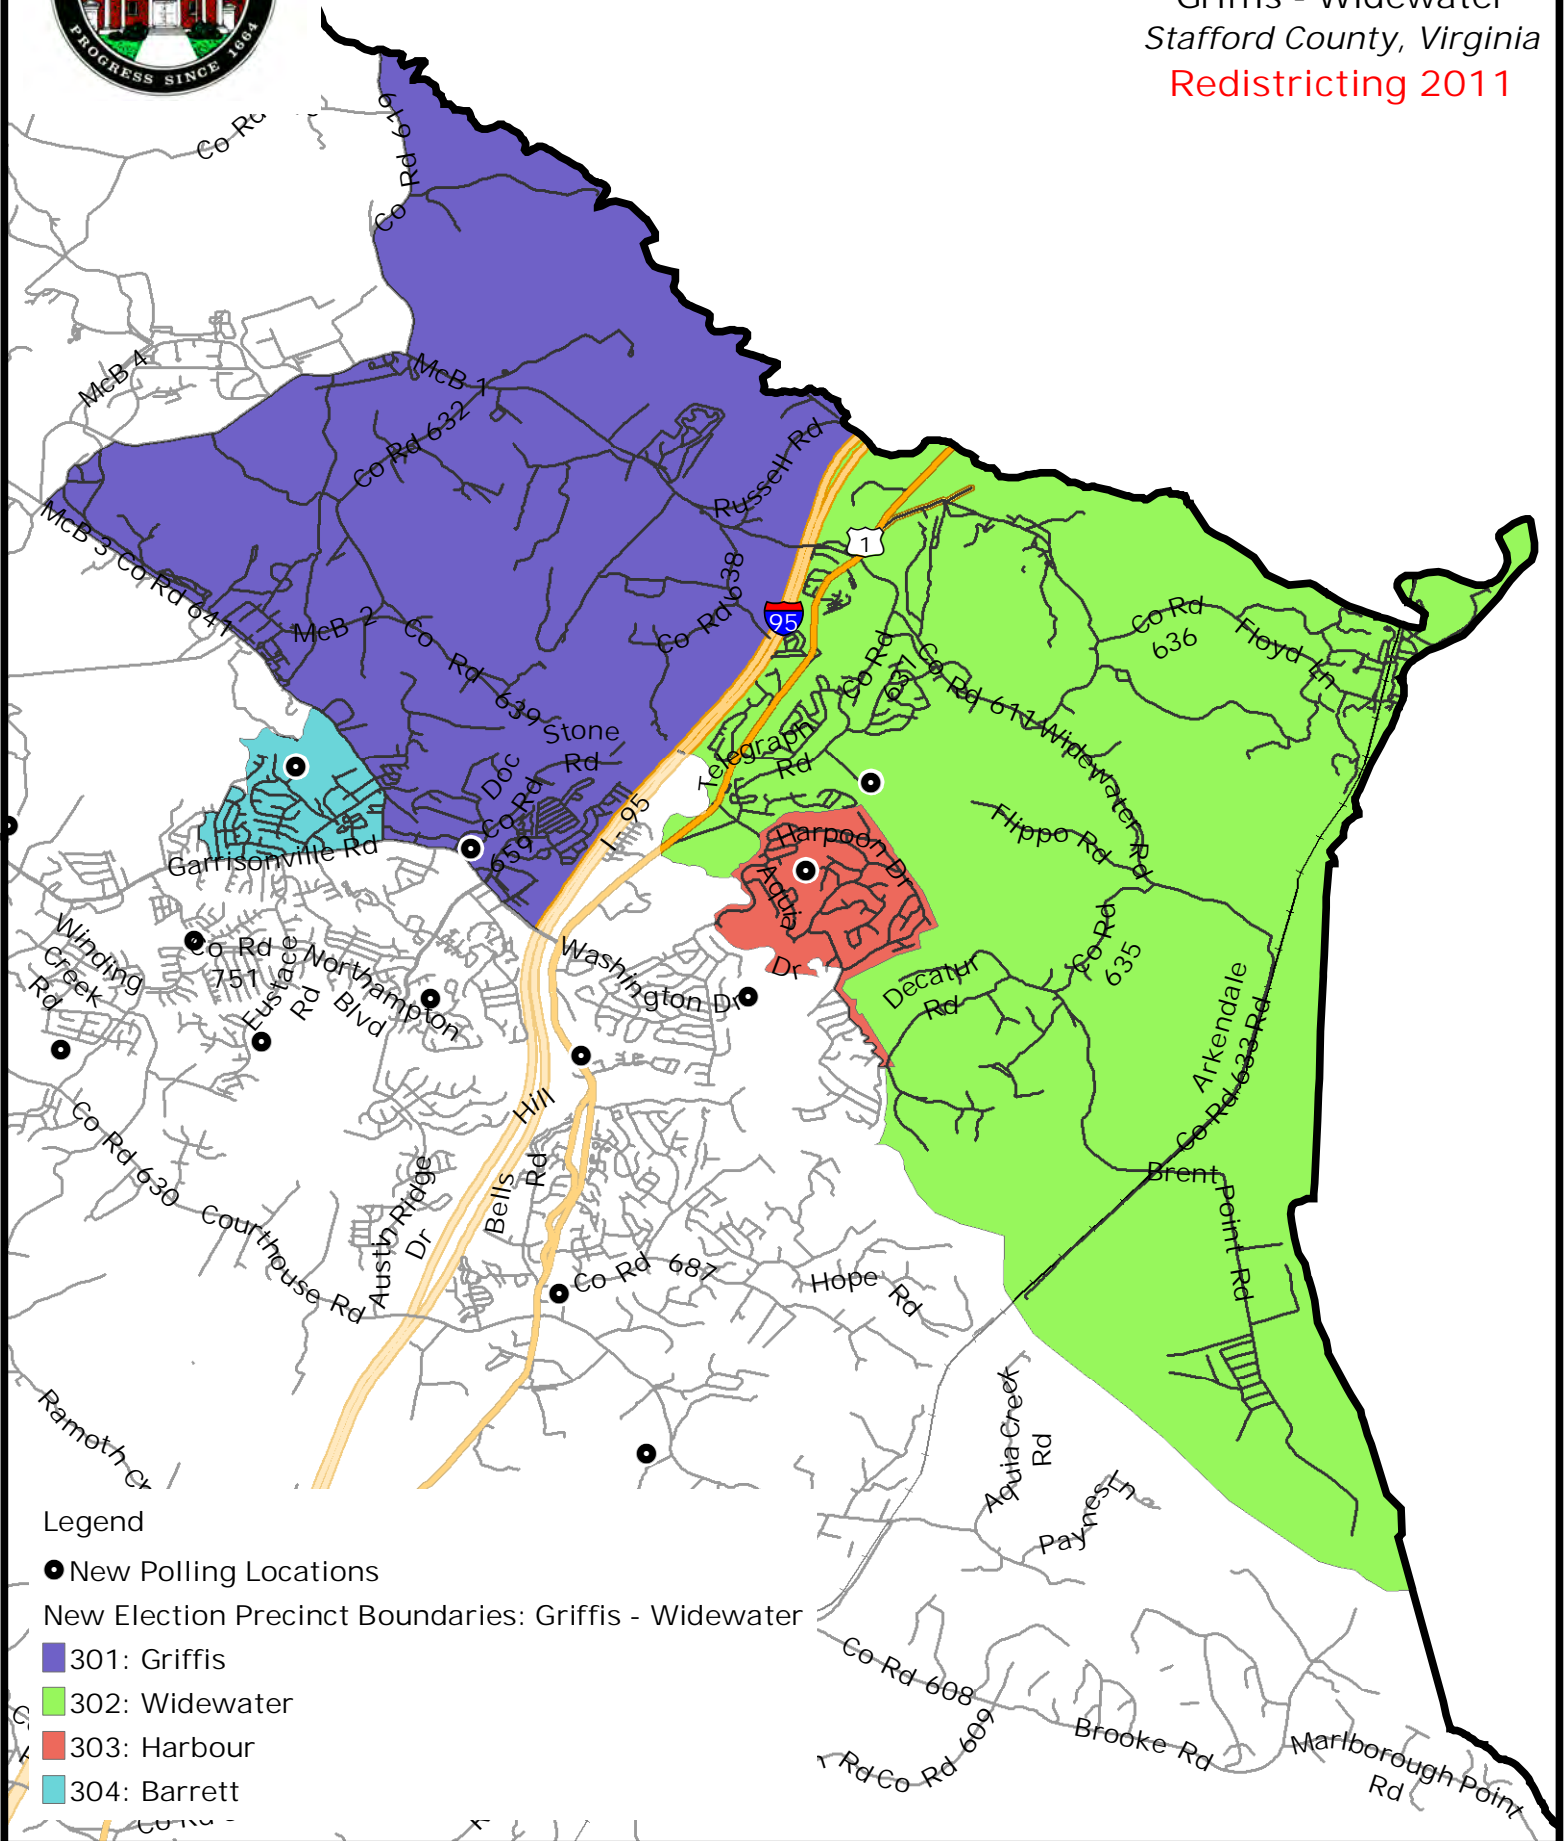

Election District
& Precinct Boundaries
& Polling Places:
Griffis - Widewater
Stafford County, Virginia
Redistricting 2011

Legend

- New Polling Locations
- New Election Precinct Boundaries: Griffis - Widewater
- 301: Griffis
- 302: Widewater
- 303: Harbour
- 304: Barrett