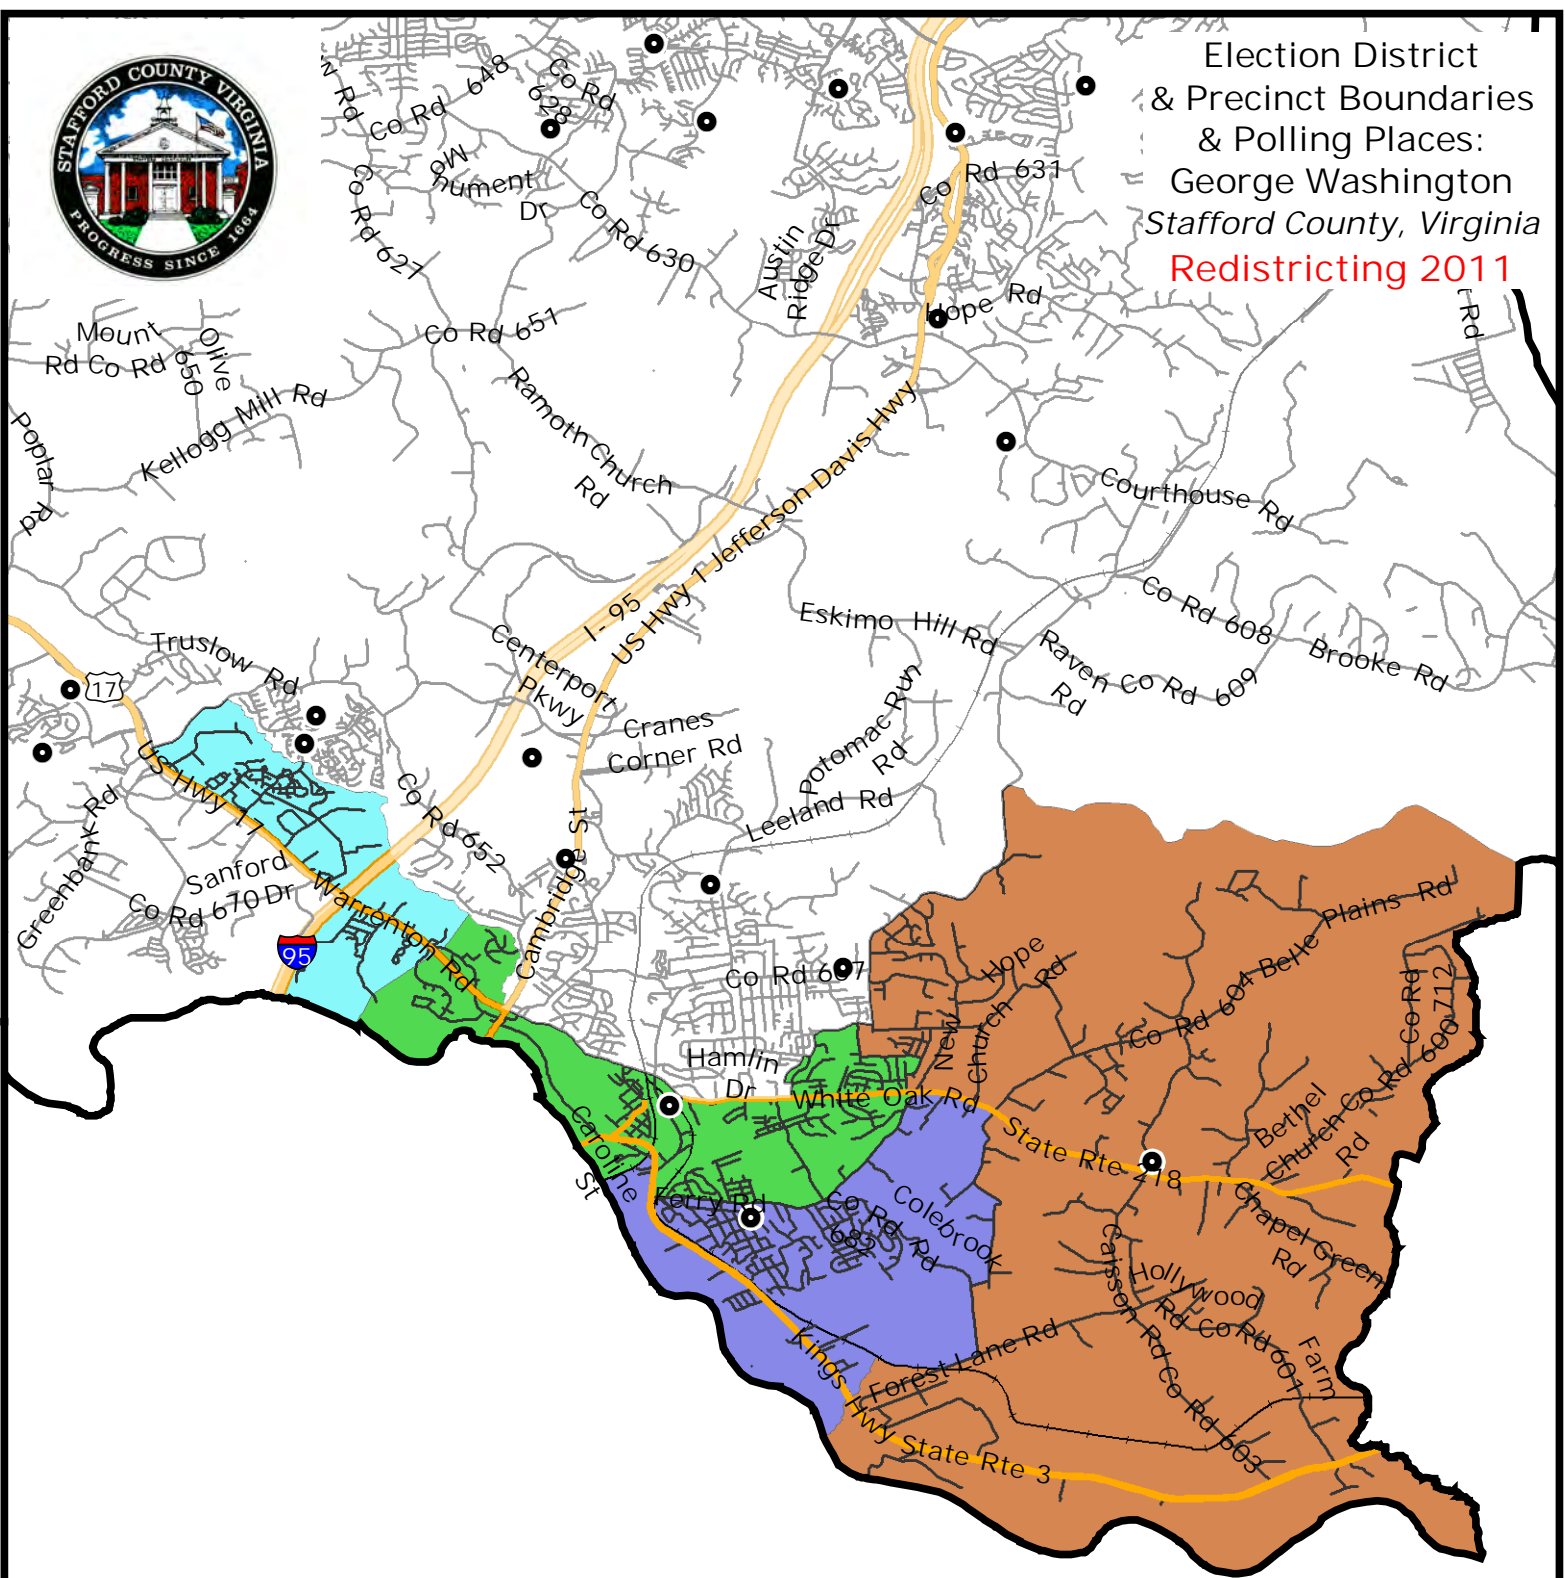

Election District
& Precinct Boundaries
& Polling Places:
George Washington
Stafford County, Virginia
Redistricting 2011

Legend

- New Polling Locations
- New Election Precinct Boundaries: George Washington
- 601: Ferry Farm
- 602: Chatham
- 603: White Oak
- 604: England Run